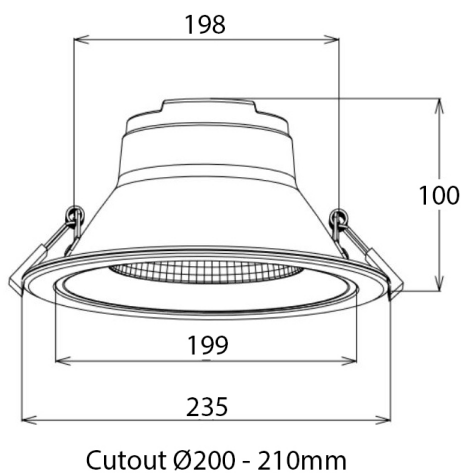

Napoli 2 Recessed Downlighter

The NAPOLI2 recessed downlighter with a deep set reflector, resulting in an anti-glare UGR rating of <math><19</math>

3 correlated colour temperature -selectable prior to installation only

Finish	White
Wattage	35W
Voltage	AC220-240VAC
Light Source	LED SMD
CCT	3CCT selectable [3000K/4000K/5700K]
CRI	≥80
Lumens	3100- 3600lm
Beam width	60 °
LED Driver	In built
Dimmable	Yes
Material	Aluminium/PC