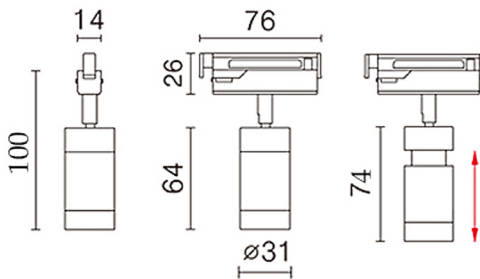

# Micro Track Adjustable Spotlight [Black]

The Micro 7.7W adjustable 24V black track spotlight, beam adjustment 10-40° complete with anti-glare honeycomb

This is a very compact product with an elegant & mini sized design. It is convenient for the end user to adjust the focus and beam angle. Precise light distribution is not only good for highlighting artworks in a showcase, but also good for restaurants and private homes

Finish	Black
Wattage	7.7W
Voltage	24V
Light Source	7.7W CREE LED Built in
CCT	2100K with filter or 2700K
Lumens	550lm
Beam width	10 – 40°
LED Driver	Remote
Dimmable	Yes
Material	Aluminium
Optional Accessories	Gel filter 2100K

LED	LUMINAIRE CONSUMPTION	INPUT	LED COLOR
CREE	7.7W	24V	2700K