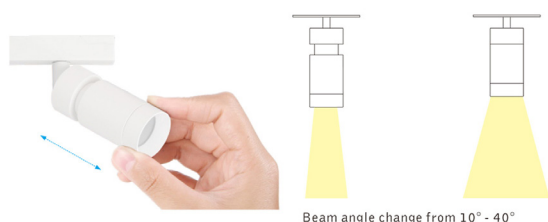

## Micro Recessed Adjustable Spotlight [White]

The Micro 7.7W adjustable 24V white recessed spotlight, beam adjustment 10-40°, complete with anti-glare honeycomb

The adjustable head gives alternative beam and dimming variations. Ideal for highlighting & focusing on individual areas

### BEAM ANGLE ADJUSTMENT

Finish	White
Wattage	7.7W
Voltage	24V
Light Source	LED 1 x7.7W CREE LED Built in
CCT	2100K with filter or 2700K
Lumens	550lm
Beam width	10 – 40°
LED Driver	Remote
Dimmable	Yes
Material	Aluminium
Optional Accessories	Gel filter 2100K