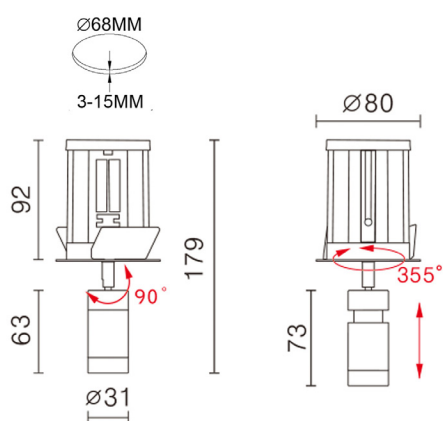

## Micro Recessed Adjustable Spotlight [White]

The Micro 7.7W adjustable 24V white recessed spotlight, beam adjustment 10-40°, complete with anti-glare honeycomb

The adjustable head gives alternative beam and dimming variations. Ideal for highlighting & focusing on individual areas

### BEAM ANGLE ADJUSTMENT

Finish	White
Wattage	7.7W
Voltage	24V
Light Source	LED 1 x7.7W CREE LED Built in
CCT	2100K with filter or 2700K
Lumens	550lm
Beam width	10 – 40°
LED Driver	Remote
Dimmable	Yes
Material	Aluminium
Optional Accessories	Gel filter 2100K