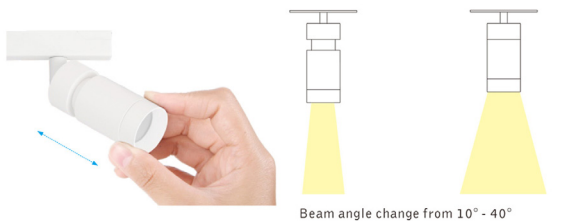

# Micro Recessed Adjustable Spotlight [Black]

The Micro 7.7W 24V adjustable black recessed spotlight, beam adjustment 10-40°, complete with anti-glare honeycomb

The adjustable head gives alternative beam and dimming variations. Ideal for highlighting & focusing on individual areas

### BEAM ANGLE ADJUSTMENT

|                      |                                |
|----------------------|--------------------------------|
| Finish               | Black                          |
| Wattage              | 7.7W                           |
| Voltage              | 24V                            |
| Light Source         | LED 1 x 7.7W CREE LED Built in |
| CCT                  | 2100K with filter or 2700K     |
| Lumens               | 550lm                          |
| Beam width           | 10 – 40°                       |
| LED Driver           | Remote                         |
| Dimmable             | Yes                            |
| Material             | Aluminium                      |
| Optional Accessories | Gel filter 2100K               |