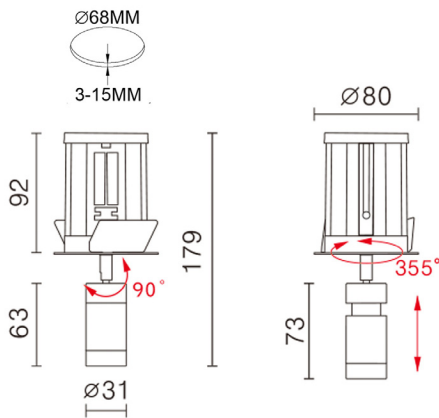

# Micro Recessed Adjustable Spotlight [Black]

The Micro 7.7W 24V adjustable black recessed spotlight, beam adjustment 10-40°, complete with anti-glare honeycomb

The adjustable head gives alternative beam and dimming variations. Ideal for highlighting & focusing on individual areas

### BEAM ANGLE ADJUSTMENT

|                      |                                |
|----------------------|--------------------------------|
| Finish               | Black                          |
| Wattage              | 7.7W                           |
| Voltage              | 24V                            |
| Light Source         | LED 1 x 7.7W CREE LED Built in |
| CCT                  | 2100K with filter or 2700K     |
| Lumens               | 550lm                          |
| Beam width           | 10 – 40°                       |
| LED Driver           | Remote                         |
| Dimmable             | Yes                            |
| Material             | Aluminium                      |
| Optional Accessories | Gel filter 2100K               |