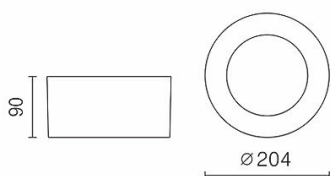

Halo 20W LED Drum Surface Ceiling Spotlight [White]

The Halo 20W LED white surface ceiling spotlight, available in either 3000K or 4000K to suit various atmospheric settings

Wired to integral HEP driver

ROHS compliant & CE certified

Units in mm

Finish	White
Wattage	20W
Voltage	230V AC
Light Source	Osram 2835SMD 20W dual temperature LED inbuilt
CCT	3000K / 4000K with selectable switch on rear
Lumens	2500 lm
Beam width	90°
LED Driver	Built in
Dimmable	No
Material	Plastic