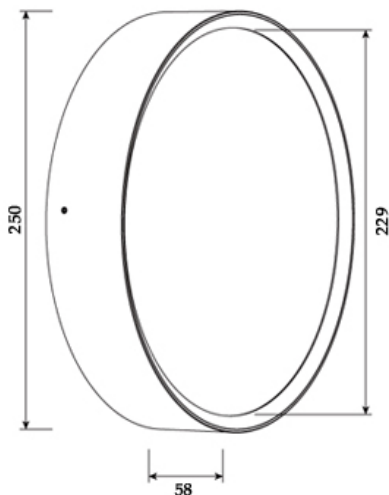

Drum Wall & Ceiling Light [White]

The Drum bulkhead with an IP65 rating for indoor & outdoor use

3CCT switchable between 3000K, 4000K and 5700K

Designed for general lighting applications while also widely used in public areas such as stairways, lobbies, receptions and corridors

Long lifetime of 50,000 hours

Wired to integral non-dimmable driver

Finish	White
Wattage	18W
Voltage	AC220-240VAC
Light Source	LED SMD
CCT	3CCT Switch selectable 3000K/4000K/5700K
CRI	≥80
Lumens	1500-1850
Beam width	110 °
LED Driver	In built
Dimmable	No
Material	Aluminium/PC