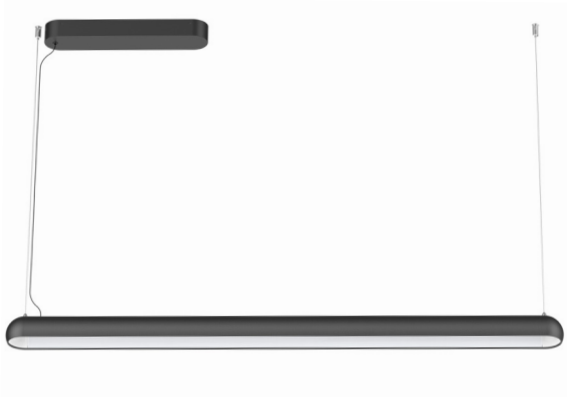

# Dab Linear Suspension

The DAB linear suspension with a semicircular structure provides both up and down lighting. The aluminium housing ensures excellent heat dissipation

High luminous flux makes it ideal for offices or workshops etc

The combination of the lens and reflector achieves a low anti-glare UGR rating of <19

Fixture comes as 1652mm length with 1500mm suspension cable

Finish	Black
Wattage	60W
Voltage	AC220-240VAC
Light Source	LED SMD
CCT	3000K
CRI	≥80
Lumens	6000
Beam width	Up to 110 °/Down 60 °
LED Driver	Built in ceiling plate
Dimmable	No
Material	Aluminium