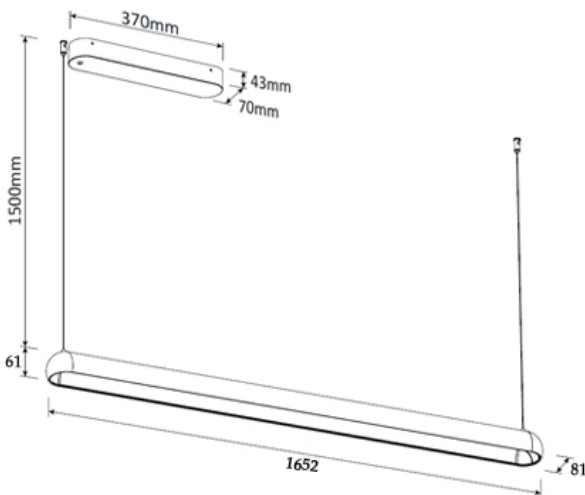

# Dab Linear Suspension

The DAB linear suspension with a semicircular structure provides both up and down lighting. The aluminium housing ensures excellent heat dissipation

High luminous flux makes it ideal for offices or workshops etc

The combination of the lens and reflector achieves a low anti-glare UGR rating of <19

Fixture comes as 1652mm length with 1500mm suspension cable

Finish	Black
Wattage	60W
Voltage	AC220-240VAC
Light Source	LED SMD
CCT	3000K
CRI	≥80
Lumens	6000
Beam width	Up to 110 °/Down 60 °
LED Driver	Built in ceiling plate
Dimmable	No
Material	Aluminium