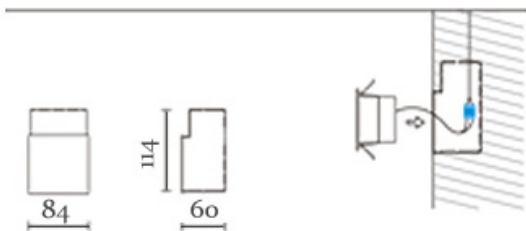

Housing for concrete installation

Material: Steel

Units in mm