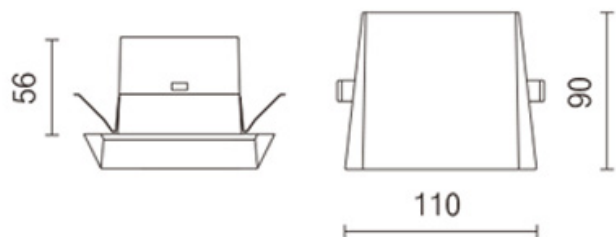

Crevasse Silver Recessed LED Guide Light

The Crevasse 1.2W silver recessed LED guide light, 3000K c/w integral HEP driver. Also available in white or black.

Extra option of housing required for concrete block application.

Finish	Silver
Wattage	1.2W
Voltage	230V
Light Source	1.2W Osram LED inbuilt
CCT	3000K
Lumen	146 lm
Beam angle	80°
Dimmable	No
Driver	Integral HEP driver
Material	Metal

Dimensions	
Length:	110mm
Height:	90mm
Projection from wall:	20mm.
Cut out:	77x77mm

Housing for concrete installation

Material: Steel

Units in mm

CE IP54