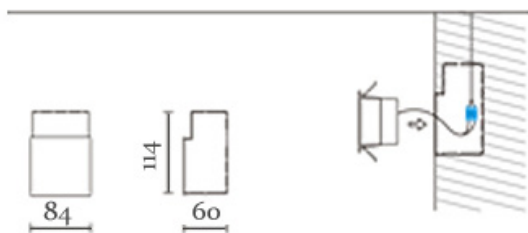

Housing for concrete installation

Material: Steel

Units in mm