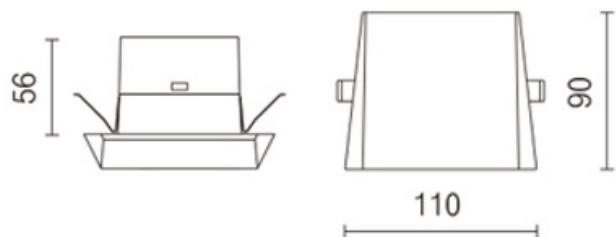

Crevasse Black Recessed LED Guide Light

The Crevasse 1.2W black recessed LED guide light, 3000K c/w integral HEP driver. Also available in silver or white

Extra option of housing required for concrete block application

Finish	Black
Wattage	1.2W
Voltage	230V
Light Source	1.2W Osram LED inbuilt
CCT	3000K
Lumen	146 lm
Beam angle	80°
Dimmable	No
Driver	Integral HEP driver
Material	Metal

Dimensions	
Length:	110mm
Height:	90mm
Projection from wall:	20mm
Cut out:	77x77mm

Housing for concrete installation

Material: Steel

Units in mm

CE IP54