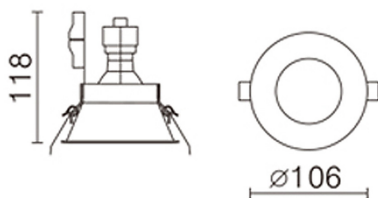

## Cave GU10 Recessed Downlighter [White]

The Cave GU10 Recessed Downlighter in white, also available in black has a very thin frame to create a high end effect for very clean ceiling design

Deep anti -dazzled front frame enhance better glaring control

Available to select different lamps as an accent lighting or general lighting depending on the project

Diameter:106mm  
Recess Depth required: 118mm  
Cut out size 100mm

Units in mm

Finish	White
Wattage	-
Voltage	230V
Light Source	1 x GU10 LED Bulb
CCT	-
CRI	-
Lumens	-
Beam width	-
LED Driver	-
Dimmable	Yes
Material	Housing Steel