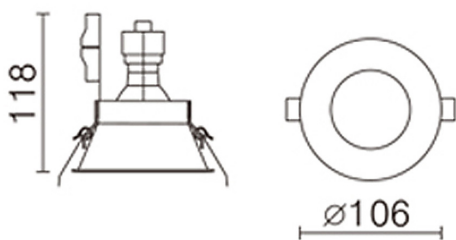

## Cave GU10 Recessed Downlighter [Black]

The Cave GU10 Recessed Downlighter in black, also available in white has a very thin frame to create a high end effect for very clean ceiling design

Deep anti -dazzled front frame enhance better glaring control

Available to select different lamps as an accent lighting or general lighting depending on the project

Diameter:106mm  
Recess Depth required: 118mm  
Cut out size 100mm

Units in mm

Finish	Black
Wattage	-
Voltage	230V
Light Source	1 x GU10 LED Bulb
CCT	-
CRI	-
Lumens	-
Beam width	-
Dimmable	Yes
Material	Housing Steel