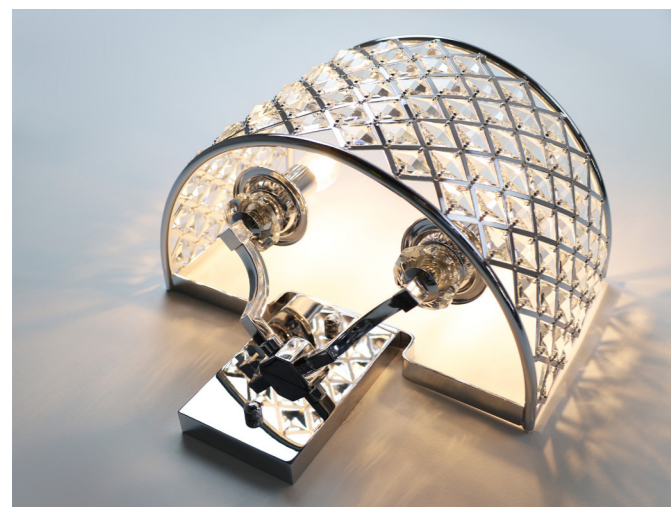

Regal Collection

Regal 4 Light
Crystal Pendant
[Black & Cognac]

Light Finish	Black
Shade Finish	Cognac Crystal
Light Source	4x E14 40W LED equiv.
Dimmable	Yes

Dimensions	
Total Diameter:	450mm
Fitting Height:	530mm including rod on top
Total drop height:	1030mm
Max total height:	2500mm
	Up to 2mtr of chain supplied
Min total height:	500mm
Ceiling plate:	Ø120mm x H150mm including rod

Regal 4 Light Crystal Pendant [Chrome & Clear Crystal]

Light Finish	Chrome
Shade Finish	Clear Crystal
Light Source	4x E14 40W LED equiv.
Dimmable	Yes

Dimensions	
Total Diameter:	450mm
Fitting Height:	530mm including rod on top
Total drop height:	1030mm
Max total height:	2500mm
	Up to 2mtr of chain supplied
Min total height:	500mm
Ceiling plate:	Ø120mm x H150mm including rod

Regal 5 Light
Crystal Pendant
[Chrome & Clear Crystal]

regal, splendid, lavish ... luxurious

Light Finish	Chrome
Shade Finish	Clear Crystal
Light Source	5x E14 40W LED equiv.
Dimmable	Yes

Dimensions	
Total Diameter	650mm
Fitting Height	580mm including rod on top
Max total height	2600mm
	Up to 2mtr of chain supplied
Min total height	580mm
Ceiling plate	Ø120mm x H150mm including rod

Regal Crystal
Wall Light
[Chrome & Clear Crystal]

Light Finish	Chrome
Shade Finish	Clear Crystal
Light Source	2x E14 40W LED equiv.
Dimmable	Yes

Dimensions

Total Height:	330mm
Total Projection:	200mm
Shade:	W330mm x H205mm
Backplate:	H160 x W100mm